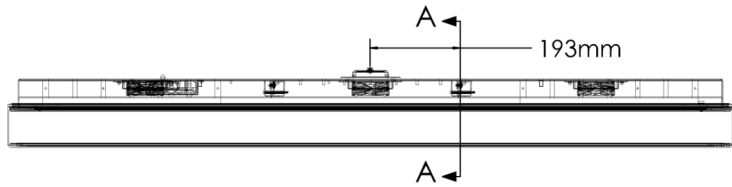

**Apollo TV cabinets
DS6560 and ES6560
Dimensional Drawing
16-06-22**

SECTION A-A

SECTION B-B