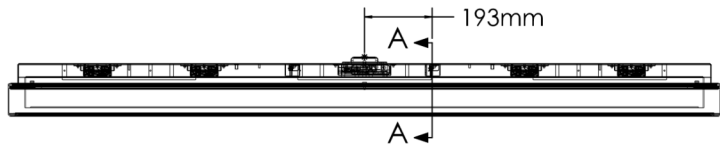

**Apollo TV cabinets
DS8680 and ES8680
Dimensional Drawing
16-06-22**

1148mm
GLASS

SECTION A-A

1971mm
GLASS

SECTION D-D

1210mm

150mm

169mm

2033mm