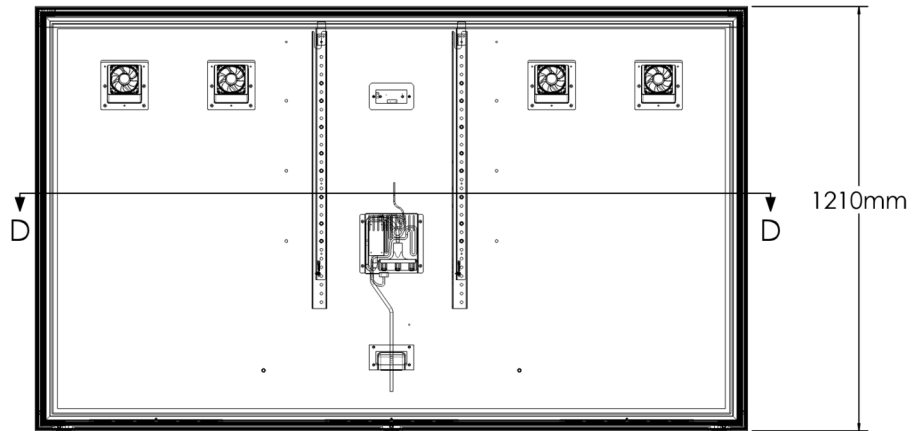

**Apollo TV cabinets
DS8680 and ES8680
Dimensional Drawing
16-06-22**

1148mm
GLASS

SECTION A-A

1971mm
GLASS

SECTION D-D

1210mm

150mm

169mm

2033mm