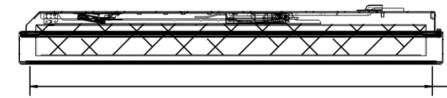

**Apollo TV cabinets
DS8680 and ES8680
Dimensional Drawing
16-06-22**

1148mm
GLASS

SECTION A-A

1971mm
GLASS

SECTION D-D

1210mm

150mm

169mm

2033mm