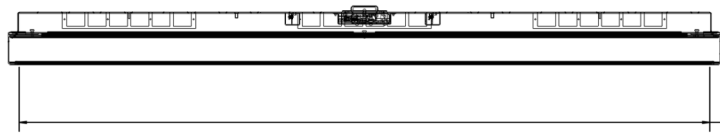

**Apollo TV cabinets
DS8680 and ES8680
Dimensional Drawing
16-06-22**

1148mm
GLASS

SECTION A-A

1971mm
GLASS

SECTION D-D

1210mm

150mm

169mm

2033mm