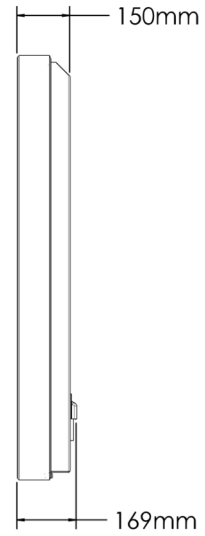

**Apollo TV cabinets
DS8680 and ES8680
Dimensional Drawing
16-06-22**

1148mm
GLASS

SECTION A-A

1971mm
GLASS

SECTION D-D

1210mm

150mm

169mm

2033mm